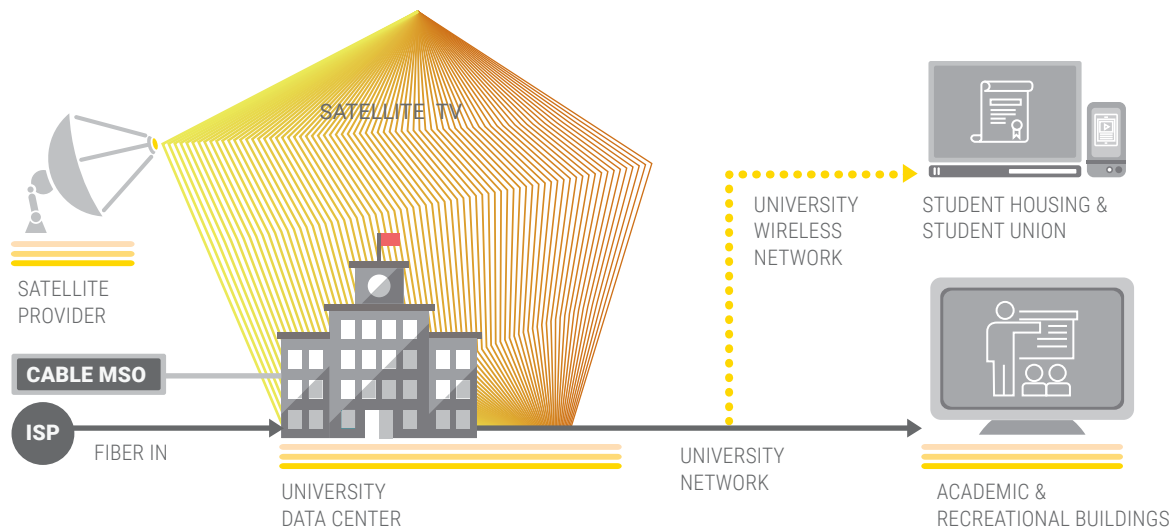

Technical Specifications

IP-Based Television

- Integrated Channel management
- Fast channel changing
- Interactive Program Guide (IPG)

MPEG2/4 & H.264 Support in SD and HD

Input	Output - Wired	Output - Wireless
MPEG2 & H.264	H.264	H.264
SD and HD	SD and HD	ABR Profiles
Up to 1080i	Up to 1080i	SD - 360p HD - 720p

Encryption

- HLS Encryption

Network Personal Video Recorder (nPVR)

- Optional (see pricing sheet)

Video on Demand (VOD)

- Optional - See representative for pricing
- Fully digital & interactive playback with Trick Play
- Bookmark and Resume functionality
- Scheduled interactive playback of recorded video
- Playback with MPEG2 & H.264 support in SD and HD
- Searchable metadata

Time-Shift TV (TSTV)*

- Optional - See representative for pricing
- Record multiple channels and enable on-demand viewing**

User Interface

- Customizable User Interface
- Custom User Interface for Mobile and Tablet
- School and/or service provider branding
- User friendly access to VOD and IPTV channels

Multiple Device Types

Displays (Smart Hospitality)	Streaming Devices
Samsung	Amazon Fire TV
LG	Fire TV Stick
Sony (Android)	Roku (coming soon)
Set Top Boxes	Android OTT
Amino	iOS and Android Tablets
Android	Mobile
LG	Android and iOS Smart Phones

User Management

- Access control by user/group
- LDAP and other SSO authentication methods
- Detailed usage reports

Content Management

- Open and standards-compliant architecture
- Billing system integration
- Advertising and Digital Signage integration
- Comprehensive APIs
- Centralized management with web-based consoles
- Robust system monitoring & reporting
- Reliable, fault-tolerant, and scalable systems

* - This feature is dependent on the agreement between the School and their Content Provider

** - Recording and playback of content is dependent on and must adhere to the agreements with the content providers. Some recording and playback may be limited