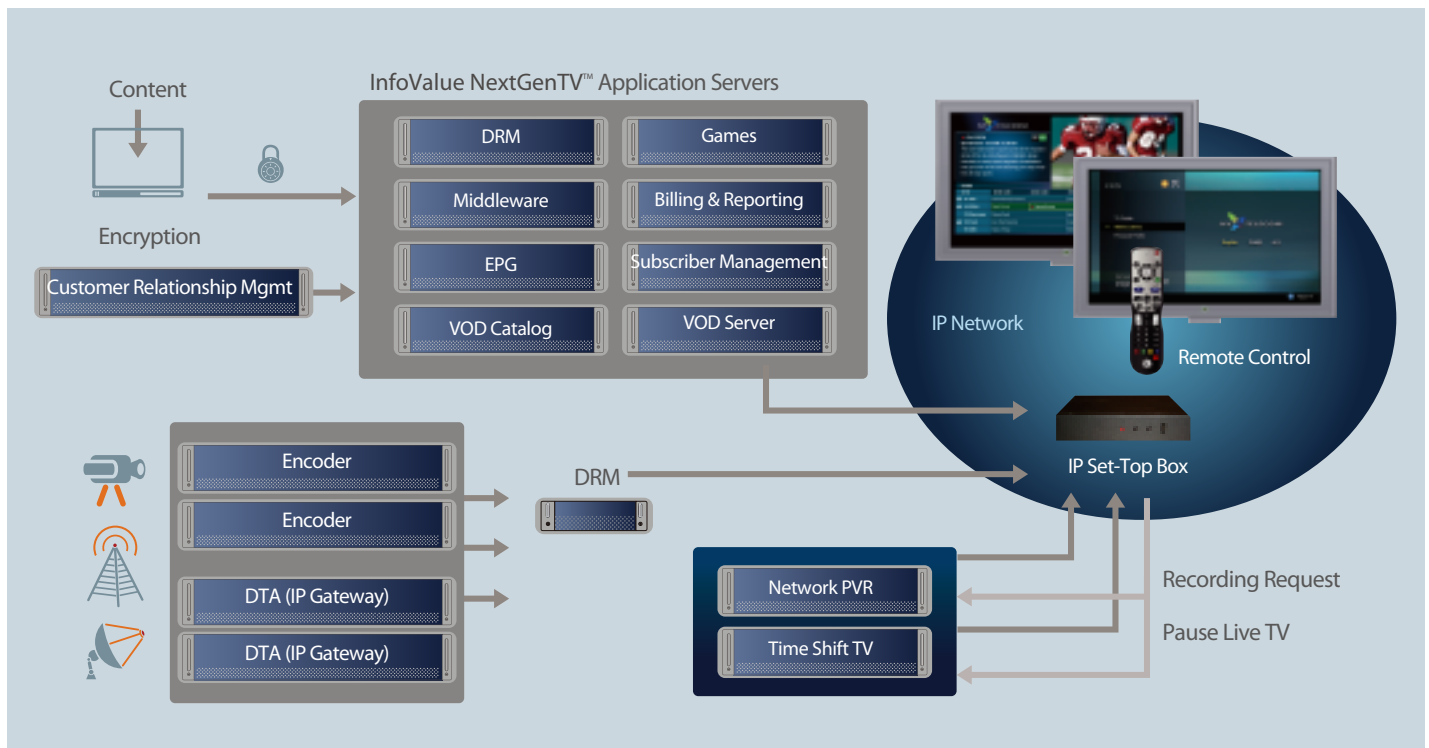

NextGenTV Feature Highlights

IP-Based Television (IPTV)

- MPEG1/2/4 & H.264 support in SD and HD
- Interactive Program Guide (IPG)
- Network Personal Video Recorder (nPVR)
- Time-Shift TV (TSTV)

Video-On-Demand (VOD)

- Fully digital & interactive playback with trick play
- MPEG1/2/4 & H.264 support in SD and HD
- Bookmark & resume functionality
- Integrated DRM (studio certified)
- Detailed usage reports

User Interface

- Customer branding
- Community information
- Customizable CSS-based user interface
- Games-On-Demand
- Music-On-Demand
- Digital art & music moods
- Emergency Alert System Integration

- Caller ID Integration

- Parental control

- Multiple language support

- Weather forecast

- News summary & headlines

- User survey

- Community channel

- Closed captioning

- Fast channel changing

System Management

- Billing system integration

- Channel management

- Subscriber management

- Subscription VOD

- Centralized management with web-based consoles

- Comprehensive system monitoring & reporting

- Reliable, fault-tolerant and scalable systems

- Advertising and digital signage integration