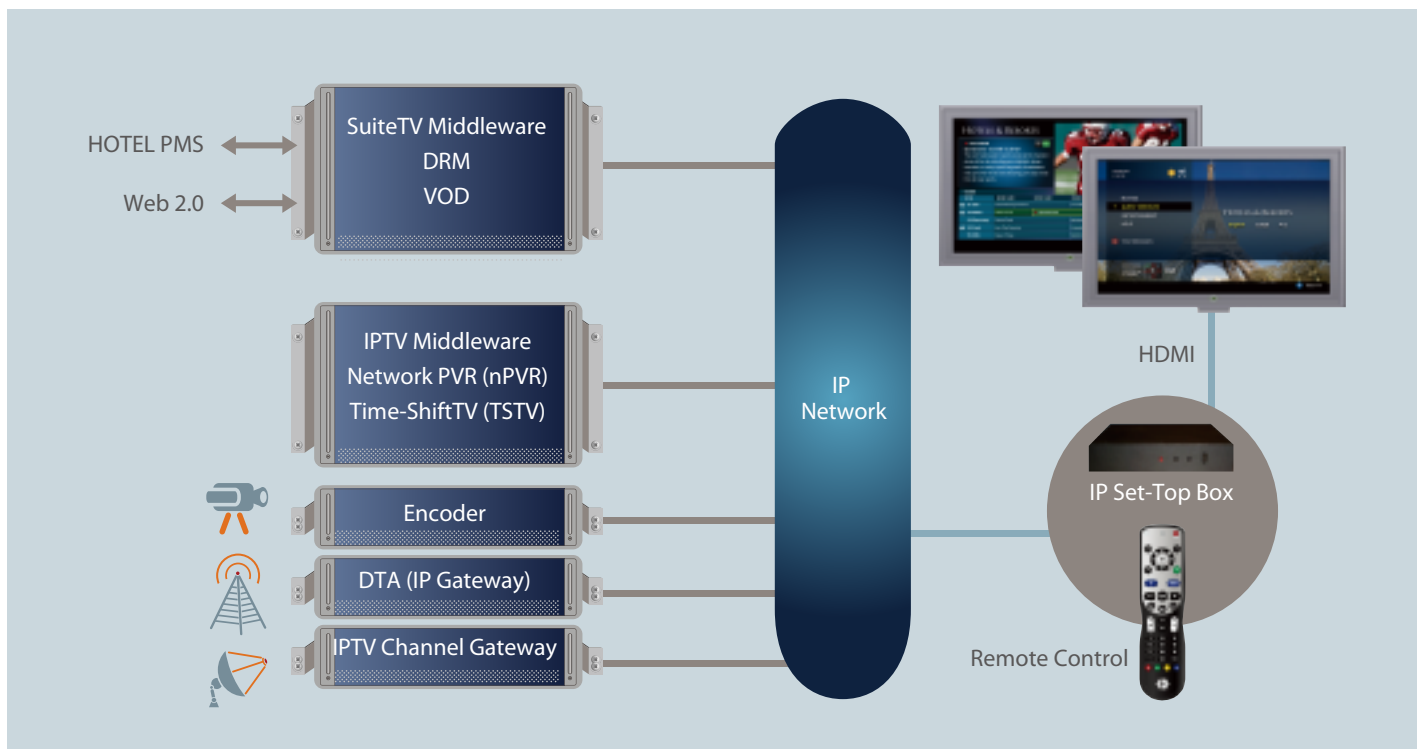

SuiteTV Feature Highlights

TV Channels

- IP-based Digital TV programming
- Simultaneous HD & SD support
- MPEG1/2/4 & H.264 support in SD and HD
- Electronic Program Guide (EPG)
- Network Personal Video Recording (nPVR)
- Time-Shift TV (TSTV) channels

Video-On-Demand

- Interactive playback with trick play
- Simultaneous HD & SD support
- MPEG1/2/4 & H.264 support in SD and HD
- Bookmark & resume functionality
- Movie packages (Day Pass)
- Digital Rights Management (DRM)

User Interface

- Hotel branding & information
- Customizable CSS-based TV interface
- Barker channel
- Multiple language support
- Digital art & music moods

- Parental control
- Integrated remote control
- Folio Review & express checkout
- Guest & group messages
- Games On-Demand
- Music Video On-Demand
- Weather forecasts
- News highlights
- Flight schedules
- Guest survey
- Seamless HSIA integration

System Management

- PMS integration
- Remote system management
- Automatic monitoring & reporting
- Reliable, fault-tolerant & scalable systems
- Banner & video advertisements
- Housekeeping support
- Customization tools for hotel services