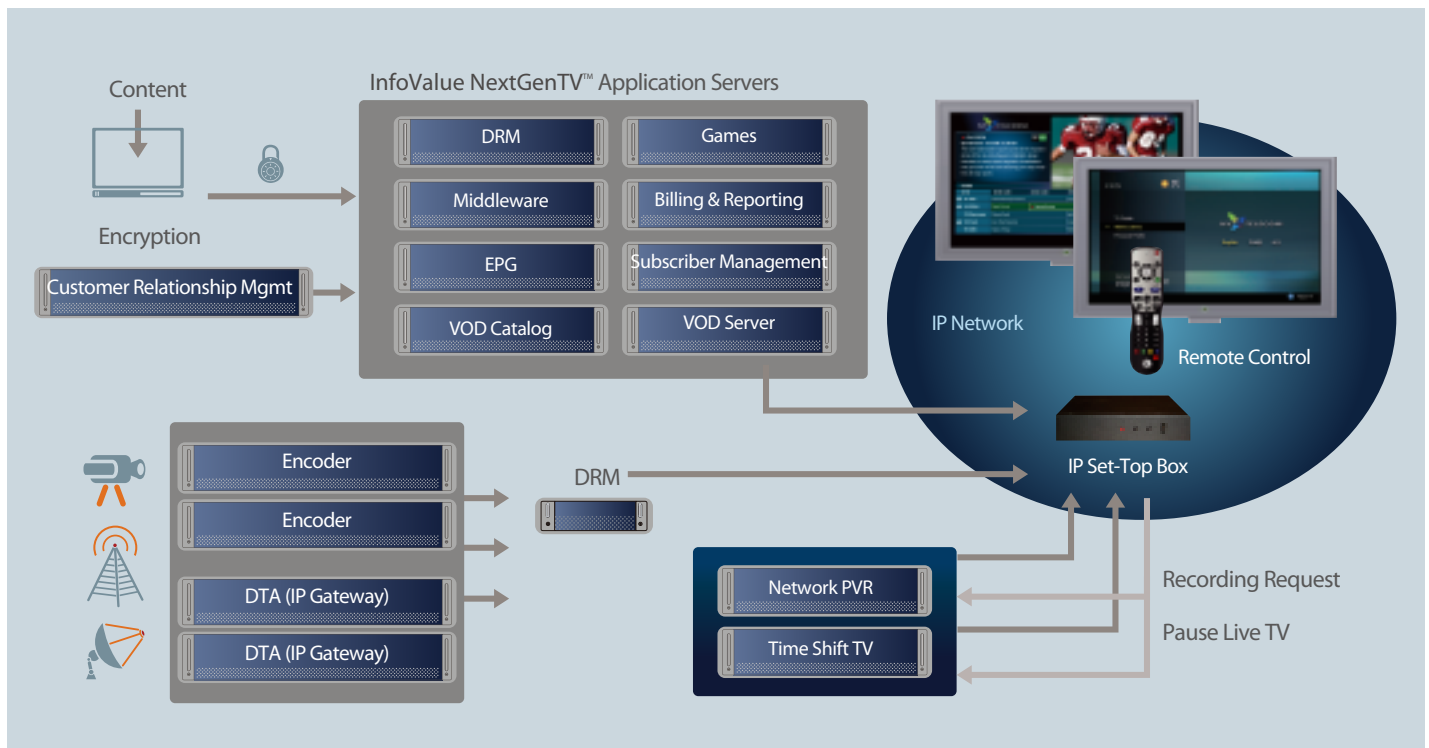

NextGenTV Feature Highlights

IP-Based Television (IPTV)

- MPEG1/2/4 & H.264 support in SD and HD
- Interactive Program Guide (IPG)
- Network Personal Video Recorder (nPVR)
- Time-Shift TV (TSTV)

Video-On-Demand (VOD)

- Fully digital & interactive playback with trick play
- MPEG1/2/4 & H.264 support in SD and HD
- Bookmark & resume functionality
- Integrated DRM (studio certified)
- Detailed usage reports

User Interface

- Customer branding
- Community information
- Customizable CSS-based user interface
- Games-On-Demand
- Music-On-Demand
- Digital art & music moods
- Emergency Alert System Integration

- Caller ID Integration
- Parental control
- Multiple language support
- Weather forecast
- News summary & headlines
- User survey

- Community channel
- Closed captioning
- Fast channel changing

System Management

- Billing system integration
- Channel management
- Subscriber management
- Subscription VOD
- Centralized management with web-based consoles
- Comprehensive system monitoring & reporting
- Reliable, fault-tolerant and scalable systems
- Advertising and digital signage integration